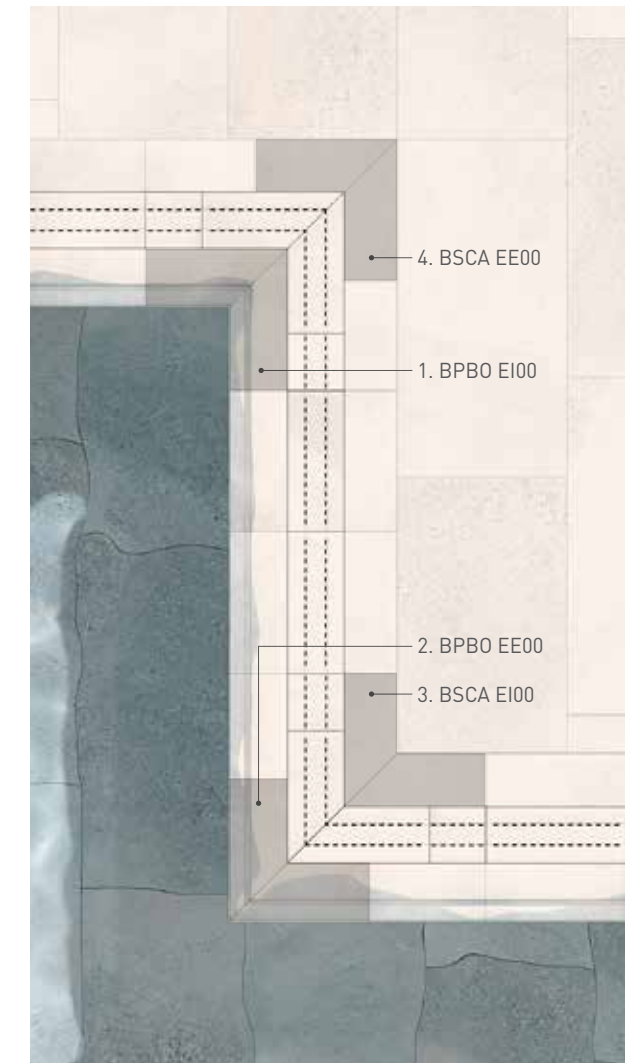

CORNER SOLUTION · SOLUCIÓN ESQUINA

BORA EDGE CORNER PACK (2pcs)
PACK ESQUINA BORDE BORA (2pcs)

1. BPBO EI00 20x50cm 8"x19.7"
2. BPBO EE00 20x50cm 8"x19.7"

CANARIAS CORNER GRATE SUPPORT PACK (2pcs)
PACK SOPORTE ESQUINA CANARIAS P/ REJILLA (2pcs)

3. BSCA EI00 18x50cm 7"x19.7"
4. BSCA EE00 18x50cm 7"x19.7"

Both can be used with drain grates RJ25, RJ25 FLEX, RJ20 and RJ20 FLEX
Ambos son compatibles con las rejillas RJ25, RJ25 FLEX, RJ20 y RJ20 FLEX